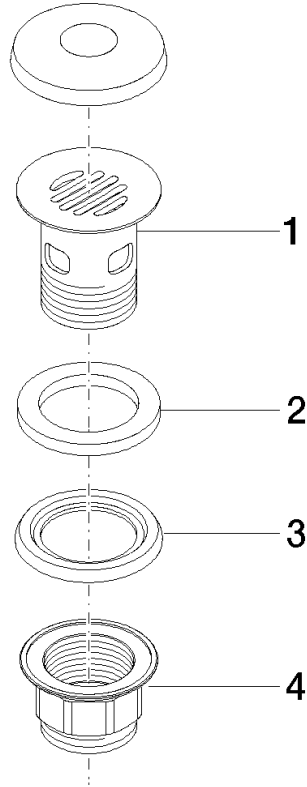

10 105 970

Fits: IMO, LULU, MADISON, MEM, TARA,
CL.1, LISSÉ, VAIA, META, CYO

	Brushed Light Gold	10 105 970-27
	Chrome	10 105 970-00
	Brushed Platinum	10 105 970-06
	Platinum	10 105 970-08
	Durabress (23kt Gold)	10 105 970-09
	Dark Chrome	10 105 970-19
	Light Gold	10 105 970-26
	Brushed Durabress (23kt Gold)	10 105 970-28
	Matte Black	10 105 970-33
	Brushed Bronze	10 105 970-42
	Brushed Champagne (22kt Gold)	10 105 970-46
	Champagne (22kt Gold)	10 105 970-47
	Brushed Chrome	10 105 970-93
	Brushed Dark Platinum	10 105 970-99

Grated waste 1 1/4" - Brushed Light Gold

IMO

10 105 970

Only suitable for basins with an overflow.

10 105 970

10 105 970

Parts for other finishes can be found here: [Chrome](#)

Spare parts list

No.	Item Number	Name	Quantity used	Delivery time
1	09 11 01 027-27	cup	1	60
2	09 14 05 039 90	seal	1	2
3	09 14 03 025 90	seal	1	2
4	09 23 10 020-27	nut	1	60